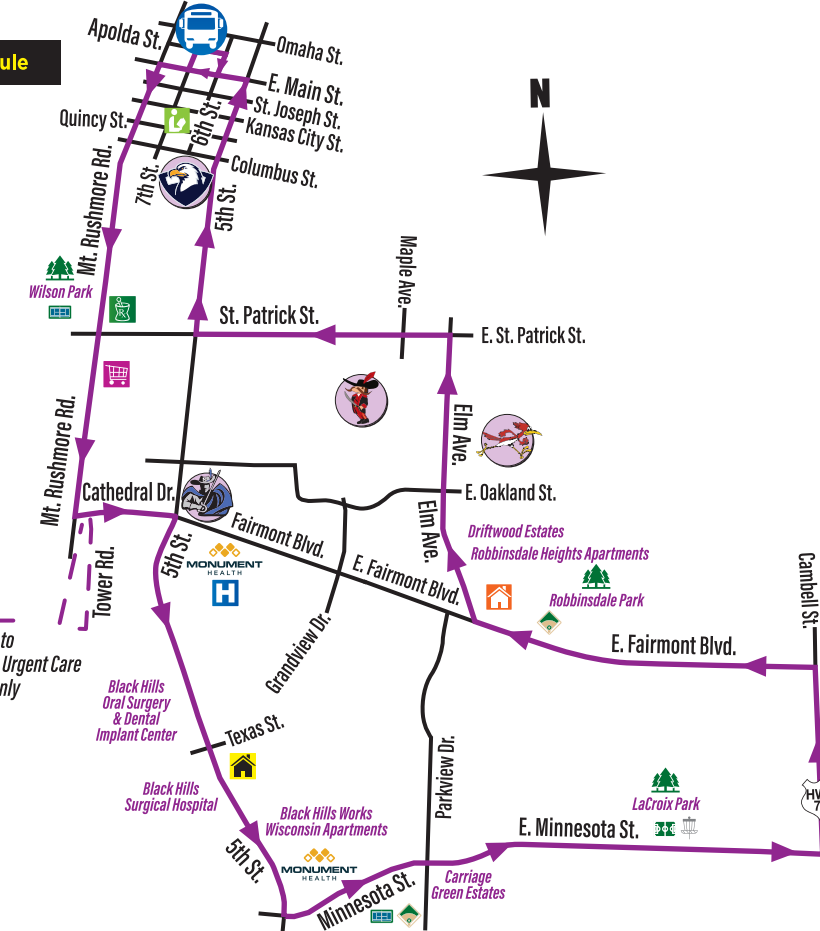

NORTHBOUND

LINCOLNroute

SOUTHBOUND

Depart from MBTC	Mt Rush Rd & North St	Haines Ave & Anamosa St	Haines Ave & Mall Dr	E Disk Dr & N LaCrosse St	N LaCrosse St & E North St	N 5th St & New York St	Central High School	Arrive at MBTC
6:20	6:22	6:25	6:30	6:34	6:37	6:41	6:45	6:47
7:30	7:32	7:35	7:40	7:44	7:47	7:51	7:55	7:57
8:40	8:42	8:45	8:50	8:54	8:57	9:01	9:05	9:07
9:50	9:52	9:55	10:00	10:04	10:07	10:11	10:15	10:17
11:00	11:02	11:05	11:10	11:14	11:17	11:21	11:25	11:27
12:10	12:12	12:15	12:20	12:24	12:27	12:31	12:35	12:37
1:20	1:22	1:25	1:30	1:34	1:37	1:41	1:45	1:47
2:30	2:32	2:35	2:40	2:44	2:47	2:51	2:55	2:57
3:40	3:42	3:45	3:50	3:54	3:57	4:01	4:05	4:07
4:50	4:52	4:55	5:00	5:04	5:07	5:11	5:15	5:17

Depart from MBTC	Mt Rush Rd & Columbus St	Mt Rush Rd & Cathedral Dr	5th St & Minnesota St	HWY 79 & E Fairmont Blvd	Elm Ave & E Fairmont Blvd	Elm Ave & E St Patrick St	St Patrick St & 5th St	Arrive at MBTC
6:55	6:59	7:02	7:05	7:08	7:11	7:13	7:14	7:19
8:05	8:09	8:12	8:15	8:18	8:21	8:23	8:24	8:29
9:15	9:19	9:22	9:25	9:28	9:31	9:33	9:34	9:39
10:25	10:29	10:32	10:35	10:38	10:41	10:43	10:44	10:49
11:35	11:39	11:42	11:45	11:48	11:51	11:53	11:54	11:59
12:45	12:49	12:52	12:55	12:58	1:01	1:03	1:04	1:09
1:55	1:59	2:02	2:05	2:08	2:11	2:13	2:14	2:19
3:05	3:09	3:12	3:15	3:18	3:21	3:23	3:24	3:29
4:15	4:19	4:22	4:25	4:28	4:31	4:33	4:34	4:39
5:25	5:29	5:32	5:35	5:38	5:41	5:43	5:44	5:49

SERVICE PROVIDED MONDAY - SATURDAY Yellow indicates Saturday service schedule

Milo Barber Transportation Center
SERVICES ALONG ROUTE

- Central High School
- MONUMENT
- Black Hills Urgent Care
- SD Dept. of Labor
- Monument Health
- Walmart North
- Walgreens
- Journey Museum
- Club for Boys
- Safeway
- Monument Health RC Hospital
- West Hills Village
- South Middle School
- Robbinsdale Elementary School
- Rapid City Alternative Academy
- St. Thomas More High School
- Aspen Park Apartments

For holiday schedule & additional information:
605-394-6631 • RapidTransitSystem.org