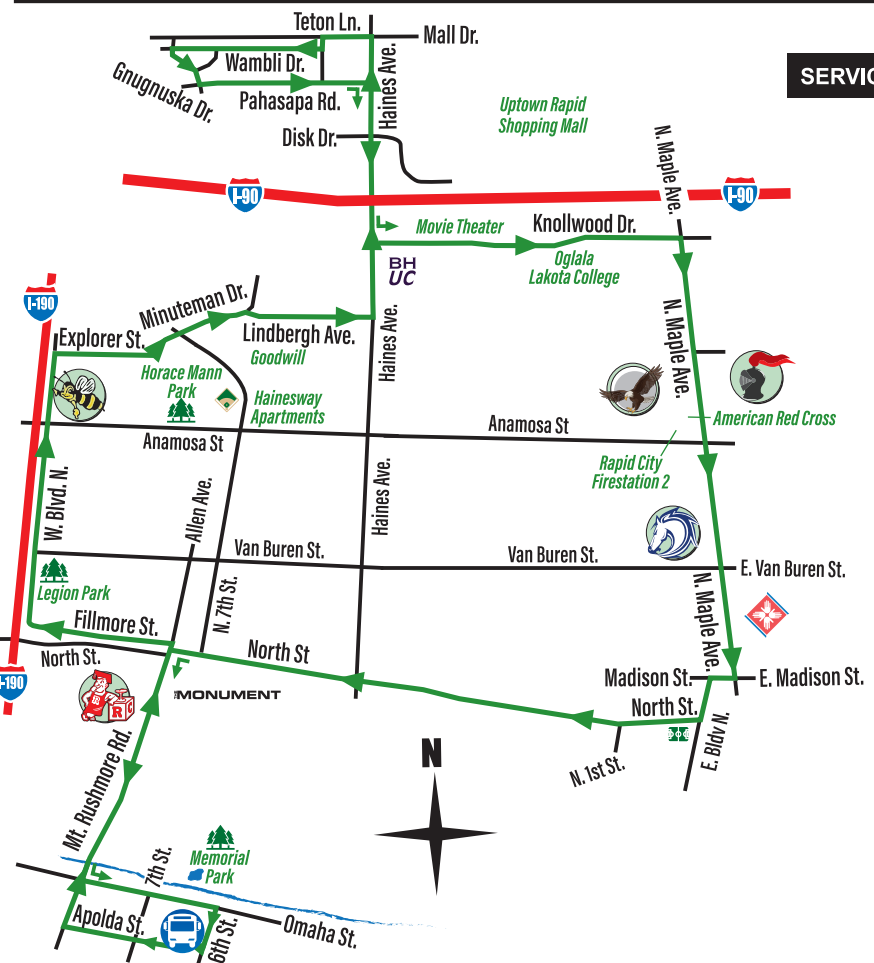

NORTHEAST

ROOSEVELT route

SOUTHEAST

Depart from MBTC	Central High School	W Blvd N & Anamosa St	Lindbergh Ave & Haines Ave	Haines Ave & Disk Dr	Haines Ave & Knollwood Dr	East Blvd & North St	Central High School	Arrive at MBTC
6:20	6:22	6:24	6:27	6:28	6:30	6:35	6:38	6:41
7:30	7:32	7:34	7:37	7:38	7:40	7:45	7:48	7:51
8:40	8:42	8:44	8:47	8:48	8:50	8:55	8:58	9:01
9:50	9:52	9:54	9:57	9:58	10:00	10:05	10:08	10:11
11:00	11:02	11:04	11:07	11:08	11:10	11:15	11:18	11:21
12:10	12:12	12:14	12:17	12:18	12:20	12:25	12:28	12:31
1:20	1:22	1:24	1:27	1:28	1:30	1:35	1:38	1:41
2:30	2:32	2:34	2:37	2:38	2:40	2:45	2:48	2:51
3:40	3:42	3:44	3:47	3:48	3:50	3:55	3:58	4:01
4:50	4:52	4:54	4:57	4:58	5:00	5:05	5:08	5:11

Depart from MBTC	9th St & Kansas City St	Mt Rush Rd & St Patrick St	Cathedral Dr & 5th St	Signal Dr & Neptune Dr	E St Joseph St & Tech Access	E Blvd & New York St	Central High School	Arrive at MBTC
6:55	6:58	7:00	7:02	7:05	7:08	7:12	7:16	7:19
8:05	8:08	8:10	8:12	8:15	8:18	8:22	8:26	8:29
9:15	9:18	9:20	9:22	9:25	9:28	9:32	9:36	9:39
10:25	10:28	10:30	10:32	10:35	10:38	10:42	10:46	10:49
11:35	11:38	11:40	11:42	11:45	11:48	11:52	11:56	11:59
12:45	12:48	12:50	12:52	12:55	12:58	1:02	1:06	1:09
1:55	1:58	2:00	2:02	2:05	2:08	2:12	2:16	2:19
3:05	3:08	3:10	3:12	3:15	3:18	3:22	3:26	3:29
4:15	4:18	4:20	4:22	4:25	4:28	4:32	4:36	4:39
5:25	5:28	5:30	5:32	5:35	5:38	5:42	5:46	5:49

SERVICE PROVIDED MONDAY - SATURDAY Yellow indicates Saturday service schedule

Milo Barber Transportation Center SERVICES ALONG ROUTE

- MONUMENT**
 - Central High School
 - Horace Mann Elementary School
 - Black Hills Urgent Care
 - Knollwood Heights Elementary School
 - North Middle School
 - General Beadle Elementary School
 - Youth & Family Services
 - Post Office
- Rapid City**
 - Rapid City Public Library
 - Walgreens
 - South Park Elementary School
 - Safeway
 - Monument Health RC Hospital
 - St. Thomas More High School
 - South Dakota School of Mines & Technology
 - Club for Boys
 - Journey Museum